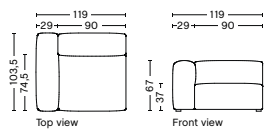

MAGS SOFT | FREE STANDING MODULES

S1962FS | WIDE | LEFT

DIMENSION
W119 x D103,5 x H67 cm
Seat H37 cm

SALES QTY. 1 pcs.

PRODUCT STATUS
Order produced

PACKAGING
1 box | 1 pcs.

BOX DIMENSION | WEIGHT
W116 x D99 x H69 cm | 51 kg

DESCRIPTION
Fabric Group 1
Fabric Group 2
Fabric Group 3
Fabric Group 4
Fabric Group 5
Fabric Group 6