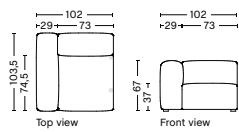

DIMENSION
W102 x D103,5 x H67 cm
Seat H37 cm

SALES QTY. 1 pcs.

PRODUCT STATUS
Order produced

PACKAGING
1 box | 1 pcs.

BOX DIMENSION | WEIGHT
W116 x D99 x H69 cm | 45 kg

DESCRIPTION
Fabric Group 1
Fabric Group 2
Fabric Group 3
Fabric Group 4
Fabric Group 5
Fabric Group 6

S1061 | NARROW | RIGHT

DIMENSION
W102 x D103,5 x H67 cm
Seat H37 cm

SALES QTY. 1 pcs.

PRODUCT STATUS
Order produced

PACKAGING
1 box | 1 pcs.

BOX DIMENSION | WEIGHT
W116 x D99 x H69 cm | 45 kg

DESCRIPTION
Fabric Group 1
Fabric Group 2
Fabric Group 3
Fabric Group 4
Fabric Group 5
Fabric Group 6

S1063 | NARROW | MIDDLE

DIMENSION
W74,5 x D95,5 x H67 cm
Seat H37 cm

SALES QTY. 1 pcs.

PRODUCT STATUS
Order produced

PACKAGING
1 box | 1 pcs.

BOX DIMENSION | WEIGHT
W78 x D99 x H69 cm | 29 kg

DESCRIPTION
Fabric Group 1
Fabric Group 2
Fabric Group 3
Fabric Group 4
Fabric Group 5
Fabric Group 6

S1063 | NARROW | RIGHT END

DIMENSION
W74,5 x D95,5 x H67 cm
Seat H37 cm

SALES QTY. 1 pcs.

PRODUCT STATUS
Order produced

PACKAGING
1 box | 1 pcs.

BOX DIMENSION | WEIGHT
W78 x D99 x H69 cm | 29 kg

DESCRIPTION
Fabric Group 1
Fabric Group 2
Fabric Group 3
Fabric Group 4
Fabric Group 5
Fabric Group 6