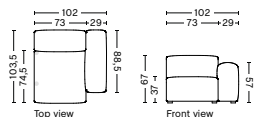

S1063 | NARROW | RIGHT END

DIMENSION
W74,5 x D95,5 x H67 cm
Seat H37 cm

SALES QTY. 1 pcs.

PRODUCT STATUS
Order produced

PACKAGING
1 box | 1 pcs.

BOX DIMENSION | WEIGHT
W78 x D99 x H69 cm | 29 kg

DESCRIPTION
Fabric Group 1
Fabric Group 2
Fabric Group 3
Fabric Group 4
Fabric Group 5
Fabric Group 6

S1063 | NARROW | LEFT END

DIMENSION
W74,5 x D95,5 x H67 cm
Seat H37 cm

SALES QTY. 1 pcs.

PRODUCT STATUS
Order produced

PACKAGING
1 box | 1 pcs.

BOX DIMENSION | WEIGHT
W78 x D99 x H69 cm | 29 kg

DESCRIPTION
Fabric Group 1
Fabric Group 2
Fabric Group 3
Fabric Group 4
Fabric Group 5
Fabric Group 6

MAGS SOFT | CONNECTABLE MODULES

S1064 | NARROW | LOW ARMREST | LEFT

DIMENSION
W102 x D103,5 x H67 cm
Seat H37 cm

SALES QTY. 1 pcs.

PRODUCT STATUS
Order produced

PACKAGING
1 box | 1 pcs.

BOX DIMENSION | WEIGHT
W116 x D99 x H69 cm | 45 kg

DESCRIPTION
Fabric Group 1
Fabric Group 2
Fabric Group 3
Fabric Group 4
Fabric Group 5
Fabric Group 6

S1065 | NARROW | LOW ARMREST | RIGHT

DIMENSION
W102 x D103,5 x H67 cm
Seat H37 cm

SALES QTY. 1 pcs.

PRODUCT STATUS
Order produced