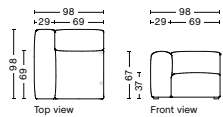

S1963 | WIDE | RIGHT OR LEFT END

DIMENSION
W91,5 x D95,5 x H67 cm
Seat H37 cm

SALES QTY. 1 pcs.

PRODUCT STATUS
Order produced

PACKAGING
1 box | 1 pcs.

BOX DIMENSION | WEIGHT
W116 x D103,5 x H69 cm | 37 kg

Fabric Group 1
Fabric Group 2
Fabric Group 3
Fabric Group 4
Fabric Group 5
Fabric Group 6

MAGS SOFT | CONNECTABLE MODULES

S1964 | WIDE | LOW ARMREST | LEFT

DIMENSION
W119 x D103,5 x H67 cm
Seat H37 cm

SALES QTY. 1 pcs.

PRODUCT STATUS
Order produced

PACKAGING
1 box | 1 pcs.

BOX DIMENSION | WEIGHT
W116 x D99 x H69 cm | 51 kg

DESCRIPTION
Fabric Group 1
Fabric Group 2
Fabric Group 3
Fabric Group 4
Fabric Group 5
Fabric Group 6

S1965 | WIDE | LOW ARMREST | RIGHT

DIMENSION
W119 x D103,5 x H67 cm
Seat H37 cm

SALES QTY. 1 pcs.

PRODUCT STATUS
Order produced

PACKAGING
1 box | 1 pcs.

BOX DIMENSION | WEIGHT
W116 x D99 x H69 cm | 51 kg

DESCRIPTION
Fabric Group 1
Fabric Group 2
Fabric Group 3
Fabric Group 4
Fabric Group 5
Fabric Group 6

S1862 | CORNER | LEFT

DIMENSION
W98 x D98 x H67 cm
Seat H37 cm