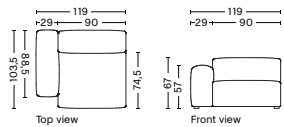

S1964FS | WIDE | LOW ARMREST | LEFT

DIMENSION
W119 x D103,5 x H67 cm
Seat H37 cm

SALES QTY. 1 pcs.

PRODUCT STATUS
Order produced

PACKAGING
1 box | 1 pcs.

BOX DIMENSION | WEIGHT
W116 x D99 x H69 cm | 51 kg

DESCRIPTION
Fabric Group 1
Fabric Group 2
Fabric Group 3
Fabric Group 4
Fabric Group 5
Fabric Group 6