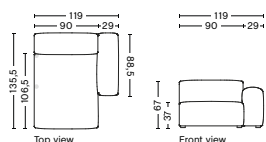

S1063 | NARROW | RIGHT END

DIMENSION
W74,5 x D95,5 x H67 cm
Seat H37 cm

SALES QTY. 1 pcs.

PRODUCT STATUS
Order produced

PACKAGING
1 box | 1 pcs.

BOX DIMENSION | WEIGHT
W78 x D99 x H69 cm | 29 kg

DESCRIPTION
Fabric Group 1
Fabric Group 2
Fabric Group 3
Fabric Group 4
Fabric Group 5
Fabric Group 6

PRODUCT STATUS
Order produced

PACKAGING
1 box | 1 pcs.

BOX DIMENSION | WEIGHT
W116 x D150 x H69 cm | 71 kg

DESCRIPTION
Fabric Group 1
Fabric Group 2
Fabric Group 3
Fabric Group 4
Fabric Group 5
Fabric Group 6

S8264 | WIDE | CHAISE LONGUE | LOW ARMREST | LEFT

DIMENSION
W119 x D135,5 x H67 cm
Seat H37 cm

SALES QTY. 1 pcs.

PRODUCT STATUS
Order produced

PACKAGING
1 box | 1 pcs.

BOX DIMENSION | WEIGHT
W116 x D150 x H69 cm | 71 kg

DESCRIPTION
Fabric Group 1
Fabric Group 2
Fabric Group 3
Fabric Group 4
Fabric Group 5
Fabric Group 6

S8265 | WIDE | LOW ARMREST | RIGHT

DIMENSION
W119 x D135,5 x H67 cm
Seat H37 cm

SALES QTY. 1 pcs.

PRODUCT STATUS
Order produced