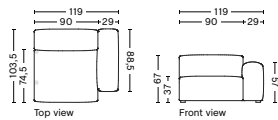

S1963 | WIDE | RIGHT OR LEFT END

DIMENSION
W91,5 x D95,5 x H67 cm
Seat H37 cm

SALES QTY. 1 pcs.

PRODUCT STATUS
Order produced

PACKAGING
1 box | 1 pcs.

BOX DIMENSION | WEIGHT
W116 x D103,5 x H69 cm | 37 kg

Fabric Group 1
Fabric Group 2
Fabric Group 3
Fabric Group 4
Fabric Group 5
Fabric Group 6

MAGS SOFT | CONNECTABLE MODULES

S1964 | WIDE | LOW ARMREST | LEFT

DIMENSION
W119 x D103,5 x H67 cm
Seat H37 cm

SALES QTY. 1 pcs.

PRODUCT STATUS
Order produced

PACKAGING
1 box | 1 pcs.

BOX DIMENSION | WEIGHT
W116 x D99 x H69 cm | 51 kg

DESCRIPTION
Fabric Group 1
Fabric Group 2
Fabric Group 3
Fabric Group 4
Fabric Group 5
Fabric Group 6

S1965 | WIDE | LOW ARMREST | RIGHT

DIMENSION
W119 x D103,5 x H67 cm
Seat H37 cm

SALES QTY. 1 pcs.

PRODUCT STATUS
Order produced

PACKAGING
1 box | 1 pcs.

BOX DIMENSION | WEIGHT
W116 x D99 x H69 cm | 51 kg

DESCRIPTION
Fabric Group 1
Fabric Group 2
Fabric Group 3
Fabric Group 4
Fabric Group 5
Fabric Group 6

S1862 | CORNER | LEFT

DIMENSION
W98 x D98 x H67 cm
Seat H37 cm