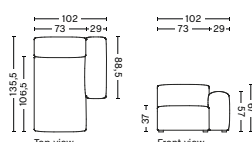

S8165FS | NARROW | CHAISE LONGUE | LOW ARMREST | RIGHT

DIMENSION

W102 x D135,5 x H67 cm
Seat H37 cm

SALES QTY. 1 pcs.

PRODUCT STATUS

Order produced

PACKAGING

1 box | 1 pcs.

BOX DIMENSION | WEIGHT

W116 x D150 x H69 cm | 60 kg

DESCRIPTION

Fabric Group 1
Fabric Group 2
Fabric Group 3
Fabric Group 4
Fabric Group 5
Fabric Group 6

FABRIC GROUPS

1 | Atlas, Linara, Lint, Metaphor, Mode, Planar, Random Fade, Swarm, Valencia™ 2 | Fairway, Field 2, Flamiber, Linen Grid, Lola, Maglia, Melange Nap, Nico, Olavi By Hay, Osumi, Relate, Steelcut 3, Steelcut Trio 3, Tadao 3 | Dot 1682, Divina 3, Divina MD, Divina Melange 3, Re-Wool, Roden, Ruskin, Steelcut Quartet, Tartaglia 4 | Bolgheri, Encircle, Hallingdal 65, Raas 5 | Balder 3, Haku, Loft, Sierra Leather 6 | Coda 2, Vidar 4, California Leather, Nevada Leather, Sense Leather