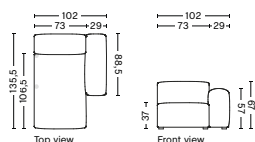

DIMENSION

W102 x D135,5 x H67 cm
Seat H37 cm

SALES QTY. 1 pcs.

PRODUCT STATUS

Order produced

PACKAGING

1 box | 1 pcs.

BOX DIMENSION | WEIGHT

W116 x D150 x H69 cm | 60 kg

DESCRIPTION

Fabric Group 1
Fabric Group 2
Fabric Group 3
Fabric Group 4
Fabric Group 5
Fabric Group 6

S8164 | NARROW | CHAISE LONGUE | LOW ARMREST | LEFT

DIMENSION

W102 x D135,5 x H67 cm
Seat H37 cm

SALES QTY. 1 pcs.

PRODUCT STATUS

Order produced

PACKAGING

1 box | 1 pcs.

BOX DIMENSION | WEIGHT

W116 x D150 x H69 cm | 60 kg

DESCRIPTION

Fabric Group 1
Fabric Group 2
Fabric Group 3
Fabric Group 4
Fabric Group 5
Fabric Group 6

S8165 | NARROW | CHAISE LONGUE | LOW ARMREST | RIGHT

DIMENSION

W102 x D135,5 x H67 cm
Seat H37 cm

SALES QTY. 1 pcs.