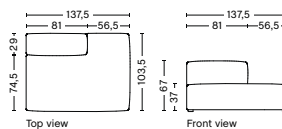

S9302FS | LOUNGE | LEFT BACKREST

DIMENSION
W137,5 x D103,5 x H67 cm
Seat H37 cm

SALES QTY. 1 pcs.

PRODUCT STATUS
Order produced

PACKAGING
1 box | 1 pcs.

BOX DIMENSION | WEIGHT
W116 x D150 x H69 cm | 58 kg

DESCRIPTION
Fabric Group 1
Fabric Group 2
Fabric Group 3
Fabric Group 4
Fabric Group 5
Fabric Group 6

FABRIC GROUPS

1 | Atlas, Linara, Lint, Metaphor, Mode, Planar, Random Fade, Swarm, Valencia™ 2 | Fairway, Field 2, Flamiber, Linen Grid, Lola, Maglia, Melange Nap, Nico, Olavi By Hay, Osumi, Relate, Steelcut 3, Steelcut Trio 3, Tadao 3 | Dot 1682, Divina 3, Divina MD, Divina Melange 3, Re-Wool, Roden, Ruskin, Steelcut Quartet, Tartaglia 4 | Bolgheri, Encircle, Hallingdal 65, Raas 5 | Balder 3, Haku, Loft, Sierra Leather 6 | Coda 2, Vidar 4, California Leather, Nevada Leather, Sense Leather