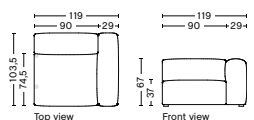

PACKAGING
1 box | 1 pcs.

BOX DIMENSION | WEIGHT
W116 x D99 x H69 cm | 45 kg

Fabric Group 1
Fabric Group 2
Fabric Group 3
Fabric Group 4
Fabric Group 5
Fabric Group 6

S1962 | WIDE | LEFT

DIMENSION
W119 x D103,5 x H67 cm
Seat H37 cm

SALES QTY. 1 pcs.

PRODUCT STATUS
Order produced

PACKAGING
1 box | 1 pcs.

BOX DIMENSION | WEIGHT
W116 x D99 x H69 cm | 51 kg

Fabric Group 1
Fabric Group 2
Fabric Group 3
Fabric Group 4
Fabric Group 5
Fabric Group 6

S1961 | WIDE | RIGHT

DIMENSION
W119 x D103,5 x H67 cm
Seat H37 cm

SALES QTY. 1 pcs.

PRODUCT STATUS
Order produced

PACKAGING
1 box | 1 pcs.

BOX DIMENSION | WEIGHT
W116 x D99 x H69 cm | 51 kg

Fabric Group 1
Fabric Group 2
Fabric Group 3
Fabric Group 4
Fabric Group 5
Fabric Group 6

S1963 | WIDE | MIDDLE

DIMENSION
W91,5 x D95,5 x H67 cm
Seat H37 cm

SALES QTY. 1 pcs.

PRODUCT STATUS
Order produced

PACKAGING
1 box | 1 pcs.

BOX DIMENSION | WEIGHT
W116 x D99 x H69 cm | 37 kg

Fabric Group 1
Fabric Group 2
Fabric Group 3
Fabric Group 4
Fabric Group 5
Fabric Group 6