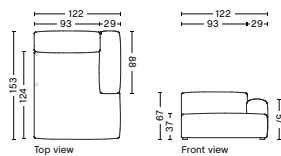

1 box | 1 pcs.

BOX DIMENSION | WEIGHT

W116 x D150 x H69 cm | 86 kg

DESCRIPTION

Fabric Group 1
Fabric Group 2
Fabric Group 3
Fabric Group 4
Fabric Group 5
Fabric Group 6

S7265 | WIDE | CHAISE LONGUE LONG | LOW ARMREST | RIGHT

DIMENSION

W122 x D153 x H67 cm
Seat H37 cm

SALES QTY. 1 pcs.

PRODUCT STATUS

Order produced

PACKAGING

1 box | 1 pcs.

BOX DIMENSION | WEIGHT