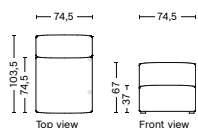

S1061 | NARROW | RIGHT

DIMENSION
W102 x D103,5 x H67 cm
Seat H37 cm

SALES QTY. 1 pcs.

PRODUCT STATUS
Order produced

PACKAGING
1 box | 1 pcs.

BOX DIMENSION | WEIGHT
W116 x D99 x H69 cm | 45 kg

DESCRIPTION
Fabric Group 1
Fabric Group 2
Fabric Group 3
Fabric Group 4
Fabric Group 5
Fabric Group 6

S1063 | NARROW | MIDDLE

DIMENSION
W74,5 x D95,5 x H67 cm
Seat H37 cm

SALES QTY. 1 pcs.

PRODUCT STATUS
Order produced

PACKAGING
1 box | 1 pcs.

BOX DIMENSION | WEIGHT
W78 x D99 x H69 cm | 29 kg

DESCRIPTION
Fabric Group 1
Fabric Group 2
Fabric Group 3
Fabric Group 4
Fabric Group 5
Fabric Group 6

S1063 | NARROW | RIGHT END

DIMENSION
W74,5 x D95,5 x H67 cm
Seat H37 cm

SALES QTY. 1 pcs.

PRODUCT STATUS
Order produced

PACKAGING
1 box | 1 pcs.

BOX DIMENSION | WEIGHT
W78 x D99 x H69 cm | 29 kg

DESCRIPTION
Fabric Group 1
Fabric Group 2
Fabric Group 3
Fabric Group 4
Fabric Group 5
Fabric Group 6

S1063 | NARROW | LEFT END

DIMENSION
W74,5 x D95,5 x H67 cm
Seat H37 cm

SALES QTY. 1 pcs.

PRODUCT STATUS
Order produced

PACKAGING
1 box | 1 pcs.

BOX DIMENSION | WEIGHT
W78 x D99 x H69 cm | 29 kg

DESCRIPTION
Fabric Group 1
Fabric Group 2
Fabric Group 3
Fabric Group 4
Fabric Group 5
Fabric Group 6