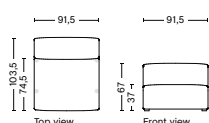

S1061 | NARROW | RIGHT

DIMENSION
W102 x D103,5 x H67 cm
Seat H37 cm

SALES QTY. 1 pcs.

PRODUCT STATUS
Order produced

PACKAGING
1 box | 1 pcs.

BOX DIMENSION | WEIGHT
W116 x D99 x H69 cm | 45 kg

DESCRIPTION
Fabric Group 1
Fabric Group 2
Fabric Group 3
Fabric Group 4
Fabric Group 5
Fabric Group 6

S1961 | WIDE | RIGHT

DIMENSION
W119 x D103,5 x H67 cm
Seat H37 cm

SALES QTY. 1 pcs.

PRODUCT STATUS
Order produced

PACKAGING
1 box | 1 pcs.

BOX DIMENSION | WEIGHT
W116 x D99 x H69 cm | 51 kg

Fabric Group 1
Fabric Group 2
Fabric Group 3
Fabric Group 4
Fabric Group 5
Fabric Group 6

S1963 | WIDE | MIDDLE

DIMENSION
W91,5 x D95,5 x H67 cm
Seat H37 cm

SALES QTY. 1 pcs.

PRODUCT STATUS
Order produced

PACKAGING
1 box | 1 pcs.

BOX DIMENSION | WEIGHT
W116 x D99 x H69 cm | 37 kg

Fabric Group 1
Fabric Group 2
Fabric Group 3
Fabric Group 4
Fabric Group 5
Fabric Group 6

S1963 | WIDE | RIGHT OR LEFT END

DIMENSION
W91,5 x D95,5 x H67 cm
Seat H37 cm

SALES QTY. 1 pcs.

PRODUCT STATUS
Order produced

PACKAGING
1 box | 1 pcs.

BOX DIMENSION | WEIGHT
W116 x D103,5 x H69 cm | 37 kg

Fabric Group 1
Fabric Group 2
Fabric Group 3
Fabric Group 4
Fabric Group 5
Fabric Group 6