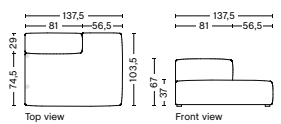

S9302 | LOUNGE | LEFT BACKREST

DIMENSION

W137,5 x D105,5 x H67 cm
Seat H37 cm

SALES QTY. 1 pcs.

PRODUCT STATUS

Order produced

PACKAGING

1 box | 1 pcs.

BOX DIMENSION | WEIGHT

W116 x D150 x H69 cm | 58 kg

DESCRIPTION

Fabric Group 1
Fabric Group 2
Fabric Group 3
Fabric Group 4
Fabric Group 5
Fabric Group 6