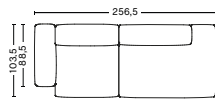

2,5 SEATER COMBINATION 2 LOW ARMREST | LEFT S1964+S9302 OR RIGHT S9301+S1965

DIMENSION

W256,5 x D103,5 x H67 cm
Seat H37 cm

PACKAGING

2 box | 1 pcs.

DESCRIPTION

Fabric group 1
Fabric group 2
Fabric group 3
Fabric group 4
Fabric group 5
Fabric group 6

PRODUCT STATUS

Order produced