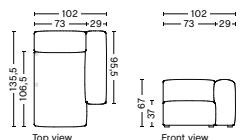

S1861 | CORNER | RIGHT

DIMENSION
W98 x D98 x H67 cm
Seat H37 cm

SALES QTY. 1 pcs.

PRODUCT STATUS
Order produced

PACKAGING
1 box | 1 pcs.

BOX DIMENSION | WEIGHT
W116 x D99 x H69 cm | 42 kg

DESCRIPTION
Fabric Group 1
Fabric Group 2
Fabric Group 3
Fabric Group 4
Fabric Group 5
Fabric Group 6

1 box | 1 pcs.

BOX DIMENSION | WEIGHT

W116 x D150 x H69 cm | 60 kg

DESCRIPTION

Fabric Group 1
Fabric Group 2
Fabric Group 3
Fabric Group 4
Fabric Group 5
Fabric Group 6

S8161 | NARROW | CHAISE LONGUE | RIGHT

DIMENSION

W102 x D135,5 x H67 cm
Seat H37 cm

SALES QTY. 1 pcs.

PRODUCT STATUS

Order produced

PACKAGING

1 box | 1 pcs.

BOX DIMENSION | WEIGHT

W116 x D150 x H69 cm | 60 kg

DESCRIPTION

Fabric Group 1
Fabric Group 2
Fabric Group 3
Fabric Group 4
Fabric Group 5
Fabric Group 6

S8164 | NARROW | CHAISE LONGUE | LOW ARMREST | LEFT

DIMENSION

W102 x D135,5 x H67 cm
Seat H37 cm