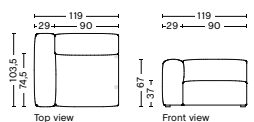

S1063 | NARROW | LEFT END

DIMENSION
W74,5 x D95,5 x H67 cm
Seat H37 cm

SALES QTY. 1 pcs.

PRODUCT STATUS
Order produced

PACKAGING
1 box | 1 pcs.

BOX DIMENSION | WEIGHT
W78 x D99 x H69 cm | 29 kg

DESCRIPTION
Fabric Group 1
Fabric Group 2
Fabric Group 3
Fabric Group 4
Fabric Group 5
Fabric Group 6

MAGS SOFT | CONNECTABLE MODULES

S1064 | NARROW | LOW ARMREST | LEFT

DIMENSION
W102 x D103,5 x H67 cm
Seat H37 cm

SALES QTY. 1 pcs.

PRODUCT STATUS
Order produced

PACKAGING
1 box | 1 pcs.

BOX DIMENSION | WEIGHT
W116 x D99 x H69 cm | 45 kg

DESCRIPTION
Fabric Group 1
Fabric Group 2
Fabric Group 3
Fabric Group 4
Fabric Group 5
Fabric Group 6

S1065 | NARROW | LOW ARMREST | RIGHT

DIMENSION
W102 x D103,5 x H67 cm
Seat H37 cm

SALES QTY. 1 pcs.

PRODUCT STATUS
Order produced

PACKAGING
1 box | 1 pcs.

BOX DIMENSION | WEIGHT
W116 x D99 x H69 cm | 45 kg

Fabric Group 1
Fabric Group 2
Fabric Group 3
Fabric Group 4
Fabric Group 5
Fabric Group 6

S1962 | WIDE | LEFT

DIMENSION
W119 x D103,5 x H67 cm
Seat H37 cm