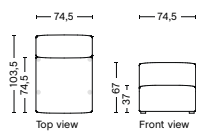

DIMENSION
W102 x D103,5 x H67 cm
Seat H37 cm

SALES QTY. 1 pcs.

PRODUCT STATUS
Order produced

PACKAGING
1 box | 1 pcs.

BOX DIMENSION | WEIGHT
W116 x D99 x H69 cm | 45 kg

DESCRIPTION
Fabric Group 1
Fabric Group 2
Fabric Group 3
Fabric Group 4
Fabric Group 5
Fabric Group 6

S1061 | NARROW | RIGHT

DIMENSION
W102 x D103,5 x H67 cm
Seat H37 cm

SALES QTY. 1 pcs.

PRODUCT STATUS
Order produced

PACKAGING
1 box | 1 pcs.

BOX DIMENSION | WEIGHT
W116 x D99 x H69 cm | 45 kg

DESCRIPTION
Fabric Group 1
Fabric Group 2
Fabric Group 3
Fabric Group 4
Fabric Group 5
Fabric Group 6

S1063 | NARROW | MIDDLE

DIMENSION
W74,5 x D95,5 x H67 cm
Seat H37 cm

SALES QTY. 1 pcs.

PRODUCT STATUS
Order produced

PACKAGING
1 box | 1 pcs.

BOX DIMENSION | WEIGHT
W78 x D99 x H69 cm | 29 kg

DESCRIPTION
Fabric Group 1
Fabric Group 2
Fabric Group 3
Fabric Group 4
Fabric Group 5
Fabric Group 6

S1063 | NARROW | RIGHT END

DIMENSION
W74,5 x D95,5 x H67 cm
Seat H37 cm

SALES QTY. 1 pcs.

PRODUCT STATUS
Order produced

PACKAGING
1 box | 1 pcs.

BOX DIMENSION | WEIGHT
W78 x D99 x H69 cm | 29 kg

DESCRIPTION
Fabric Group 1
Fabric Group 2
Fabric Group 3
Fabric Group 4
Fabric Group 5
Fabric Group 6