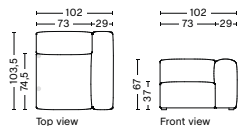

DIMENSION
W102 x D103,5 x H67 cm
Seat H37 cm

SALES QTY. 1 pcs.

PRODUCT STATUS
Order produced

PACKAGING
1 box | 1 pcs.

BOX DIMENSION | WEIGHT
W116 x D99 x H69 cm | 45 kg

DESCRIPTION
Fabric Group 1
Fabric Group 2
Fabric Group 3
Fabric Group 4
Fabric Group 5
Fabric Group 6

S1061 | NARROW | RIGHT

DIMENSION
W102 x D103,5 x H67 cm
Seat H37 cm

SALES QTY. 1 pcs.

PRODUCT STATUS
Order produced

PACKAGING
1 box | 1 pcs.

BOX DIMENSION | WEIGHT
W116 x D99 x H69 cm | 45 kg

DESCRIPTION
Fabric Group 1
Fabric Group 2
Fabric Group 3
Fabric Group 4
Fabric Group 5
Fabric Group 6

S1063 | NARROW | MIDDLE

DIMENSION
W74,5 x D95,5 x H67 cm
Seat H37 cm

SALES QTY. 1 pcs.

PRODUCT STATUS
Order produced

PACKAGING
1 box | 1 pcs.

BOX DIMENSION | WEIGHT
W78 x D99 x H69 cm | 29 kg

DESCRIPTION
Fabric Group 1
Fabric Group 2
Fabric Group 3
Fabric Group 4
Fabric Group 5
Fabric Group 6

S1063 | NARROW | RIGHT END

DIMENSION
W74,5 x D95,5 x H67 cm
Seat H37 cm

SALES QTY. 1 pcs.

PRODUCT STATUS
Order produced

PACKAGING
1 box | 1 pcs.

BOX DIMENSION | WEIGHT
W78 x D99 x H69 cm | 29 kg

DESCRIPTION
Fabric Group 1
Fabric Group 2
Fabric Group 3
Fabric Group 4
Fabric Group 5
Fabric Group 6