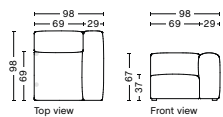

DESCRIPTION
Fabric Group 1
Fabric Group 2
Fabric Group 3
Fabric Group 4
Fabric Group 5
Fabric Group 6

S1965 | WIDE | LOW ARMREST | RIGHT

DIMENSION
W119 x D103,5 x H67 cm
Seat H37 cm

SALES QTY. 1 pcs.

PRODUCT STATUS
Order produced

PACKAGING
1 box | 1 pcs.

BOX DIMENSION | WEIGHT
W116 x D99 x H69 cm | 51 kg

DESCRIPTION
Fabric Group 1
Fabric Group 2
Fabric Group 3
Fabric Group 4
Fabric Group 5
Fabric Group 6

S1862 | CORNER | LEFT

DIMENSION
W98 x D98 x H67 cm
Seat H37 cm

SALES QTY. 1 pcs.

PRODUCT STATUS
Order produced

PACKAGING
1 box | 1 pcs.

BOX DIMENSION | WEIGHT
W116 x D99 x H69 cm | 42 kg

DESCRIPTION
Fabric Group 1
Fabric Group 2
Fabric Group 3
Fabric Group 4
Fabric Group 5
Fabric Group 6

S1861 | CORNER | RIGHT

DIMENSION
W98 x D98 x H67 cm
Seat H37 cm

SALES QTY. 1 pcs.

PRODUCT STATUS
Order produced

PACKAGING
1 box | 1 pcs.

BOX DIMENSION | WEIGHT
W116 x D99 x H69 cm | 42 kg

DESCRIPTION
Fabric Group 1
Fabric Group 2
Fabric Group 3
Fabric Group 4
Fabric Group 5
Fabric Group 6