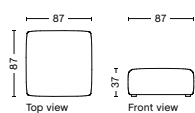

Fabric Group 1
Fabric Group 2
Fabric Group 3
Fabric Group 4
Fabric Group 5
Fabric Group 6

S9302 | LOUNGE | LEFT BACKREST

DIMENSION

W137,5 x D105,5 x H67 cm
Seat H37 cm

SALES QTY. 1 pcs.

PRODUCT STATUS

Order produced

PACKAGING

1 box | 1 pcs.

BOX DIMENSION | WEIGHT

W116 x D150 x H69 cm | 58 kg

DESCRIPTION

Fabric Group 1
Fabric Group 2
Fabric Group 3
Fabric Group 4
Fabric Group 5
Fabric Group 6

S01 | OTTOMAN | EXTRA SMALL