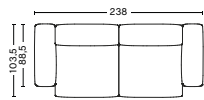

2,5 SEATER COMBINATION 1 LOW ARMREST | S1964+S1965

DIMENSION

W238 x D103,5 x H67 cm
Seat H37 cm

PACKAGING

2 box | 1 pcs.

DESCRIPTION

Fabric group 1
Fabric group 2
Fabric group 3
Fabric group 4
Fabric group 5
Fabric group 6

PRODUCT STATUS

Order produced