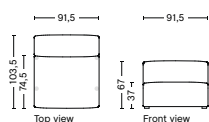

PACKAGING
1 box | 1 pcs.

BOX DIMENSION | WEIGHT
W116 x D99 x H69 cm | 45 kg

Fabric Group 1
Fabric Group 2
Fabric Group 3
Fabric Group 4
Fabric Group 5
Fabric Group 6

S1962 | WIDE | LEFT

DIMENSION
W119 x D103,5 x H67 cm
Seat H37 cm

S1961 | WIDE | RIGHT

DIMENSION
W119 x D103,5 x H67 cm
Seat H37 cm

SALES QTY. 1 pcs.

PRODUCT STATUS
Order produced

PACKAGING
1 box | 1 pcs.

BOX DIMENSION | WEIGHT
W116 x D99 x H69 cm | 51 kg

Fabric Group 1
Fabric Group 2
Fabric Group 3
Fabric Group 4
Fabric Group 5
Fabric Group 6

S1963 | WIDE | MIDDLE

DIMENSION
W91,5 x D95,5 x H67 cm
Seat H37 cm

SALES QTY. 1 pcs.

PRODUCT STATUS
Order produced

PACKAGING
1 box | 1 pcs.

BOX DIMENSION | WEIGHT
W116 x D99 x H69 cm | 37 kg

Fabric Group 1
Fabric Group 2
Fabric Group 3
Fabric Group 4
Fabric Group 5
Fabric Group 6

S1963 | WIDE | RIGHT OR LEFT END

DIMENSION
W91,5 x D95,5 x H67 cm
Seat H37 cm

SALES QTY. 1 pcs.

PRODUCT STATUS
Order produced

PACKAGING
1 box | 1 pcs.

BOX DIMENSION | WEIGHT
W116 x D103,5 x H69 cm | 37 kg

Fabric Group 1
Fabric Group 2
Fabric Group 3
Fabric Group 4
Fabric Group 5
Fabric Group 6