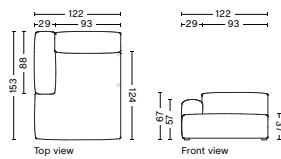

MAGS SOFT MODULES | CONNECTABLE

S7264 | WIDE | CHAISE LONGUE LONG | LOW ARMREST | LEFT

DIMENSION

W122 x D153 x H67 cm
Seat H37 cm

SALES QTY. 1 pcs.

PRODUCT STATUS

Order produced

PACKAGING

1 box | 1 pcs.

BOX DIMENSION | WEIGHT

W116 x D150 x H69 cm | 86 kg

DESCRIPTION

Fabric Group 1
Fabric Group 2
Fabric Group 3
Fabric Group 4
Fabric Group 5
Fabric Group 6