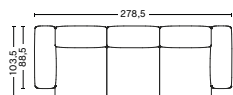

3 SEATER COMBINATION 1 LOW ARMREST | S1064+S1063+S1065

DIMENSION
W278,5 x D103,5 x H67 cm
Seat H37 cm

PACKAGING
3 box | 1 pcs.

DESCRIPTION
Fabric group 1
Fabric group 2
Fabric group 3
Fabric group 4
Fabric group 5
Fabric group 6

PRODUCT STATUS
Order produced