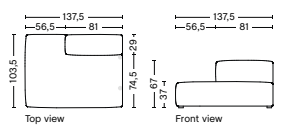

S1861 | CORNER | RIGHT

DIMENSION
W98 x D98 x H67 cm
Seat H37 cm

SALES QTY. 1 pcs.

PRODUCT STATUS
Order produced

PACKAGING
1 box | 1 pcs.

BOX DIMENSION | WEIGHT
W116 x D99 x H69 cm | 42 kg

DESCRIPTION
Fabric Group 1
Fabric Group 2
Fabric Group 3
Fabric Group 4
Fabric Group 5
Fabric Group 6

1 box | 1 pcs.

BOX DIMENSION | WEIGHT

W116 x D150 x H69 cm | 86 kg

DESCRIPTION

Fabric Group 1
Fabric Group 2
Fabric Group 3
Fabric Group 4
Fabric Group 5
Fabric Group 6

S7265 | WIDE | CHAISE LONGUE LONG | LOW ARMREST | RIGHT

DIMENSION

W122 x D153 x H67 cm
Seat H37 cm

SALES QTY. 1 pcs.

PRODUCT STATUS

Order produced

PACKAGING

1 box | 1 pcs.

BOX DIMENSION | WEIGHT

W116 x D150 x H69 cm | 86 kg

DESCRIPTION

Fabric Group 1
Fabric Group 2
Fabric Group 3
Fabric Group 4
Fabric Group 5
Fabric Group 6

S9301 | LOUNGE | RIGHT BACKREST

DIMENSION

W137,5 x D105,5 x H67 cm
Seat H37 cm