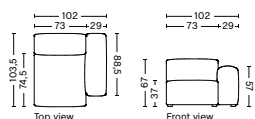

S1061FS | NARROW | RIGHT

DIMENSION
W102 x D103,5 x H67 cm
Seat H37 cm

SALES QTY. 1 pcs.

PRODUCT STATUS
Order produced

PACKAGING
1 box | 1 pcs.

BOX DIMENSION | WEIGHT
W116 x D99 x H69 cm | 45 kg

DESCRIPTION
Fabric Group 1
Fabric Group 2
Fabric Group 3
Fabric Group 4
Fabric Group 5
Fabric Group 6

S1063FS | NARROW | W/O ARMREST

DIMENSION
W74,5 x D103,5 x H67 cm
Seat H37 cm

SALES QTY. 1 pcs.

PRODUCT STATUS
Order produced

PACKAGING
1 box | 1 pcs.

BOX DIMENSION | WEIGHT
W78 x D99 x H69 cm | 29 kg

DESCRIPTION
Fabric Group 1
Fabric Group 2
Fabric Group 3
Fabric Group 4
Fabric Group 5
Fabric Group 6

S1064FS | NARROW | LEFT LOW ARMREST

DIMENSION
W102 x D103,5 x H67 cm
Seat H37 cm

SALES QTY. 1 pcs.

PRODUCT STATUS
Order produced

PACKAGING
1 box | 1 pcs.

BOX DIMENSION | WEIGHT
W116 x D99 x H69 cm | 45 kg

DESCRIPTION
Fabric Group 1
Fabric Group 2
Fabric Group 3
Fabric Group 4
Fabric Group 5
Fabric Group 6

S1065FS | NARROW | LOW ARMREST | RIGHT

DIMENSION
W102 x D103,5 x H67 cm
Seat H37 cm

SALES QTY. 1 pcs.

PRODUCT STATUS
Order produced

PACKAGING
1 box | 1 pcs.

BOX DIMENSION | WEIGHT
W116 x D99 x H69 cm | 45 kg