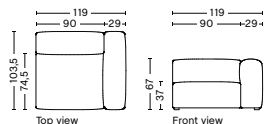

S1961FS | WIDE | RIGHT

DIMENSION
W119 x D103,5 x H67 cm
Seat H37 cm

SALES QTY. 1 pcs.

PRODUCT STATUS
Order produced

PACKAGING
1 box | 1 pcs.

BOX DIMENSION | WEIGHT
W116 x D99 x H69 cm | 51 kg

DESCRIPTION
Fabric Group 1
Fabric Group 2
Fabric Group 3
Fabric Group 4
Fabric Group 5
Fabric Group 6