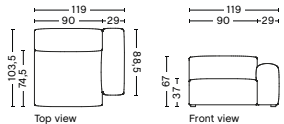

S1964FS | WIDE | LOW ARMREST | LEFT

DIMENSION
W119 x D103,5 x H67 cm
Seat H37 cm

SALES QTY. 1 pcs.

PRODUCT STATUS
Order produced

PACKAGING
1 box | 1 pcs.

BOX DIMENSION | WEIGHT
W116 x D99 x H69 cm | 51 kg

DESCRIPTION
Fabric Group 1
Fabric Group 2
Fabric Group 3
Fabric Group 4
Fabric Group 5
Fabric Group 6

S1965FS | WIDE | RIGHT

DIMENSION
W119 x D103,5 x H67 cm
Seat H37 cm

SALES QTY. 1 pcs.

PRODUCT STATUS
Order produced

PACKAGING
1 box | 1 pcs.

BOX DIMENSION | WEIGHT
W116 x D99 x H69 cm | 51 kg

DESCRIPTION
Fabric Group 1
Fabric Group 2
Fabric Group 3
Fabric Group 4
Fabric Group 5
Fabric Group 6