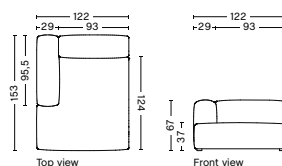

S8265FS | WIDE | CHAISE LONGUE | LOW ARMREST | RIGHT

DIMENSION
W119 x D135,5 x H67 cm
Seat H37 cm

SALES QTY.

PRODUCT STATUS
Order produced

PACKAGING
1 box | 1 pcs.

BOX DIMENSION | WEIGHT
x D x H cm | kg

DESCRIPTION
Fabric Group 1
Fabric Group 2
Fabric Group 3
Fabric Group 4
Fabric Group 5
Fabric Group 6

S7262FS | WIDE | CHAISE LONGUE | LEFT

DIMENSION
W122 x D153 x H67 cm
Seat H37 cm

SALES QTY. 1 pcs.

PRODUCT STATUS
Order produced

PACKAGING
1 box | 1 pcs.

BOX DIMENSION | WEIGHT
W116 x D150 x H69 cm | 86 kg