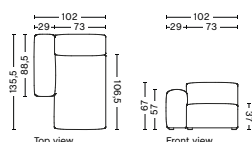

DIMENSION

W102 x D135,5 x H67 cm
Seat H37 cm

SALES QTY. 1 pcs.

PRODUCT STATUS

Order produced

PACKAGING

1 box | 1 pcs.

BOX DIMENSION | WEIGHT

W116 x D150 x H69 cm | 60 kg

DESCRIPTION

Fabric Group 1
Fabric Group 2
Fabric Group 3
Fabric Group 4
Fabric Group 5
Fabric Group 6

S8164FS | NARROW | CHAISE LONGUE | LOW ARMREST | LEFT

DIMENSION

W102 x D135,5 x H67 cm
Seat H37 cm