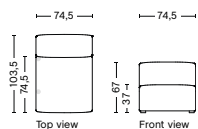

S1061 | NARROW | RIGHT

DIMENSION
W102 x D103,5 x H67 cm
Seat H37 cm

SALES QTY. 1 pcs.

PRODUCT STATUS
Order produced

PACKAGING
1 box | 1 pcs.

BOX DIMENSION | WEIGHT
W116 x D99 x H69 cm | 45 kg

DESCRIPTION
Fabric Group 1
Fabric Group 2
Fabric Group 3
Fabric Group 4
Fabric Group 5
Fabric Group 6

S1063 | NARROW | MIDDLE

DIMENSION
W74,5 x D95,5 x H67 cm
Seat H37 cm

SALES QTY. 1 pcs.

PRODUCT STATUS
Order produced

PACKAGING
1 box | 1 pcs.

BOX DIMENSION | WEIGHT
W78 x D99 x H69 cm | 29 kg

DESCRIPTION
Fabric Group 1
Fabric Group 2
Fabric Group 3
Fabric Group 4
Fabric Group 5
Fabric Group 6

S1063 | NARROW | RIGHT END

DIMENSION
W74,5 x D95,5 x H67 cm
Seat H37 cm

SALES QTY. 1 pcs.

PRODUCT STATUS
Order produced

PACKAGING
1 box | 1 pcs.

BOX DIMENSION | WEIGHT
W78 x D99 x H69 cm | 29 kg

DESCRIPTION
Fabric Group 1
Fabric Group 2
Fabric Group 3
Fabric Group 4
Fabric Group 5
Fabric Group 6

S1063 | NARROW | LEFT END

DIMENSION
W74,5 x D95,5 x H67 cm
Seat H37 cm

SALES QTY. 1 pcs.

PRODUCT STATUS
Order produced

PACKAGING
1 box | 1 pcs.

BOX DIMENSION | WEIGHT
W78 x D99 x H69 cm | 29 kg

DESCRIPTION
Fabric Group 1
Fabric Group 2
Fabric Group 3
Fabric Group 4
Fabric Group 5
Fabric Group 6