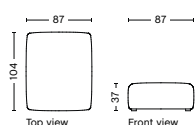

DIMENSION

W87 x D87 x H37 cm
Seat H37 cm

SALES QTY. 1 pcs.

PRODUCT STATUS

Order produced

PACKAGING

1 box | 1 pcs.

BOX DIMENSION | WEIGHT

W99 x D78 x H69 cm | 23 kg

DESCRIPTION

Fabric Group 1
Fabric Group 2
Fabric Group 3
Fabric Group 4
Fabric Group 5
Fabric Group 6

S02 | OTTOMAN | SMALL

DIMENSION

W87 x D104 x H37 cm
Seat H37 cm

SALES QTY. 1 pcs.