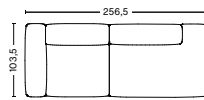

2,5 SEATER COMBINATION 2 | LEFT S1962+S9302 OR RIGHT S9301+S1961

DIMENSION

W256,5 x D103,5 x H67 cm
Seat H37 cm

PACKAGING

2 box | 1 pcs.

DESCRIPTION

Fabric group 1
Fabric group 2
Fabric group 3
Fabric group 4
Fabric group 5
Fabric group 6

PRODUCT STATUS

Order produced