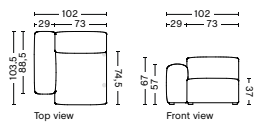

MAGS SOFT | CONNECTABLE MODULES

S1064 | NARROW | LOW ARMREST | LEFT

DIMENSION
W102 x D103,5 x H67 cm
Seat H37 cm

SALES QTY. 1 pcs.

PRODUCT STATUS
Order produced

PACKAGING
1 box | 1 pcs.

BOX DIMENSION | WEIGHT
W116 x D99 x H69 cm | 45 kg

DESCRIPTION
Fabric Group 1
Fabric Group 2
Fabric Group 3
Fabric Group 4
Fabric Group 5
Fabric Group 6