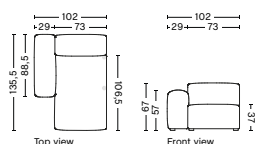

S1861 | CORNER | RIGHT

DIMENSION
W98 x D98 x H67 cm
Seat H37 cm

SALES QTY. 1 pcs.

PRODUCT STATUS
Order produced

PACKAGING
1 box | 1 pcs.

BOX DIMENSION | WEIGHT
W116 x D99 x H69 cm | 42 kg

DESCRIPTION
Fabric Group 1
Fabric Group 2
Fabric Group 3
Fabric Group 4
Fabric Group 5
Fabric Group 6

1 box | 1 pcs.

BOX DIMENSION | WEIGHT

W116 x D150 x H69 cm | 60 kg

DESCRIPTION

Fabric Group 1
Fabric Group 2
Fabric Group 3
Fabric Group 4
Fabric Group 5
Fabric Group 6

S8161 | NARROW | CHAISE LONGUE | RIGHT

DIMENSION

W102 x D135,5 x H67 cm
Seat H37 cm

SALES QTY. 1 pcs.

PRODUCT STATUS

Order produced

PACKAGING

1 box | 1 pcs.

BOX DIMENSION | WEIGHT

W116 x D150 x H69 cm | 60 kg

DESCRIPTION

Fabric Group 1
Fabric Group 2
Fabric Group 3
Fabric Group 4
Fabric Group 5
Fabric Group 6

S8164 | NARROW | CHAISE LONGUE | LOW ARMREST | LEFT

DIMENSION

W102 x D135,5 x H67 cm
Seat H37 cm