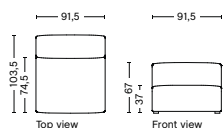

MAGS SOFT | FREE STANDING MODULES

S1962FS | WIDE | LEFT

DIMENSION
W119 x D103,5 x H67 cm
Seat H37 cm

SALES QTY. 1 pcs.

PRODUCT STATUS
Order produced

PACKAGING
1 box | 1 pcs.

BOX DIMENSION | WEIGHT
W116 x D99 x H69 cm | 51 kg

DESCRIPTION
Fabric Group 1
Fabric Group 2
Fabric Group 3
Fabric Group 4
Fabric Group 5
Fabric Group 6

S1961FS | WIDE | RIGHT

DIMENSION
W119 x D103,5 x H67 cm
Seat H37 cm

SALES QTY. 1 pcs.

PRODUCT STATUS
Order produced

PACKAGING
1 box | 1 pcs.

BOX DIMENSION | WEIGHT
W116 x D99 x H69 cm | 51 kg

DESCRIPTION
Fabric Group 1
Fabric Group 2
Fabric Group 3
Fabric Group 4
Fabric Group 5
Fabric Group 6

S1963FS | WIDE | MIDDLE

DIMENSION
W91,5 x D95,5 x H67 cm
Seat H37 cm