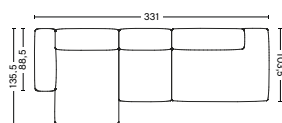

3 SEATER COMBINATION 4 LOW ARMREST | LEFT S8264+S1063+S9302 OR RIGHT S9301+S1063+S8265

DIMENSION
W331 x D135,5 x H67 cm
Seat H37 cm

PACKAGING
3 box | 1 pcs.

DESCRIPTION
Fabric group 1
Fabric group 2
Fabric group 3
Fabric group 4
Fabric group 5
Fabric group 6

PRODUCT STATUS
Order produced

FABRIC GROUPS

1 | Atlas, Linara, Lint, Metaphor, Mode, Planar, Random Fade, Swarm, Valencia™ 2 | Fairway, Field 2, Flamiber, Linen Grid, Lola, Maglia, Melange Nap, Nico, Olavi By Hay, Osumi, Relate, Steelcut 3, Steelcut Trio 3, Tadao 3 | Dot 1682, Divina 3, Divina MD, Divina Melange 3, Re-Wool, Roden, Ruskin, Steelcut Quartet, Tartaglia 4 | Bolgheri, Encircle, Hallingdal 65, Raas 5 | Balder 3, Haku, Loft, Sierra Leather 6 | Coda 2, Vidar 4, California Leather, Nevada Leather, Sense Leather